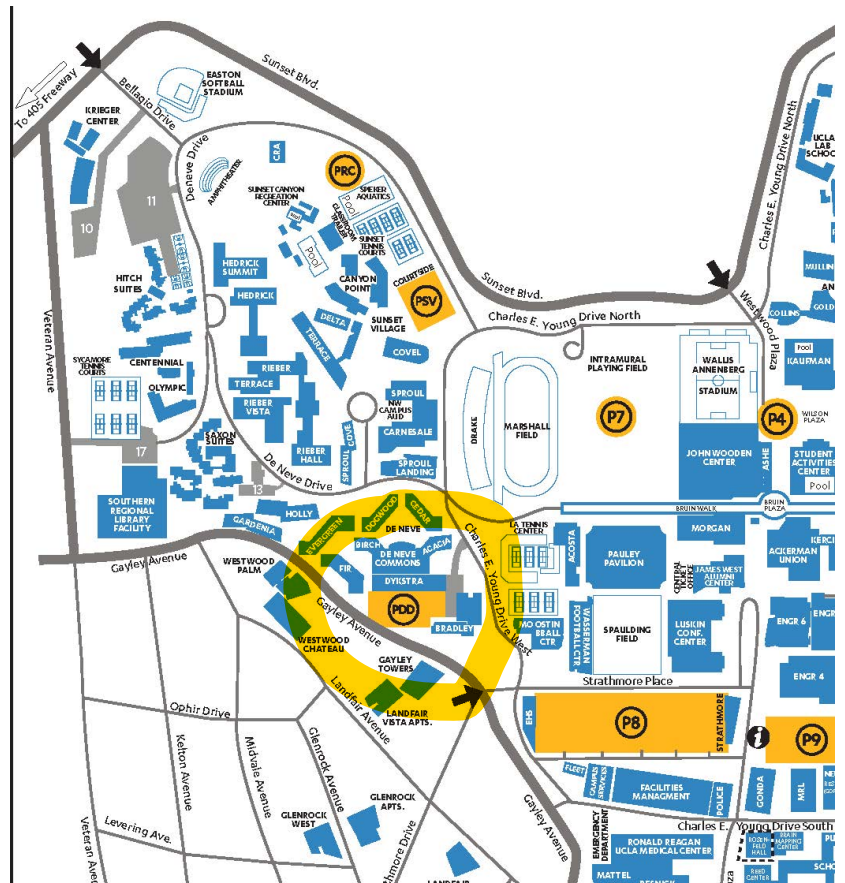

De Neve Plaza

351 Charles E. Young Drive West
UCLA Campus, Los Angeles

Closest Parking structure:

UCLA - Structure DD

409 Charles E Young Drive West
Los Angeles, CA 90095

Other nearby parking:

UCLA - Structure SV

200 De Neve Drive

Los Angeles, CA 90095

UCA - Structure 8

555 Westwood Plaza

Los Angeles, CA 90095

Meeting location: Lecture Auditorium